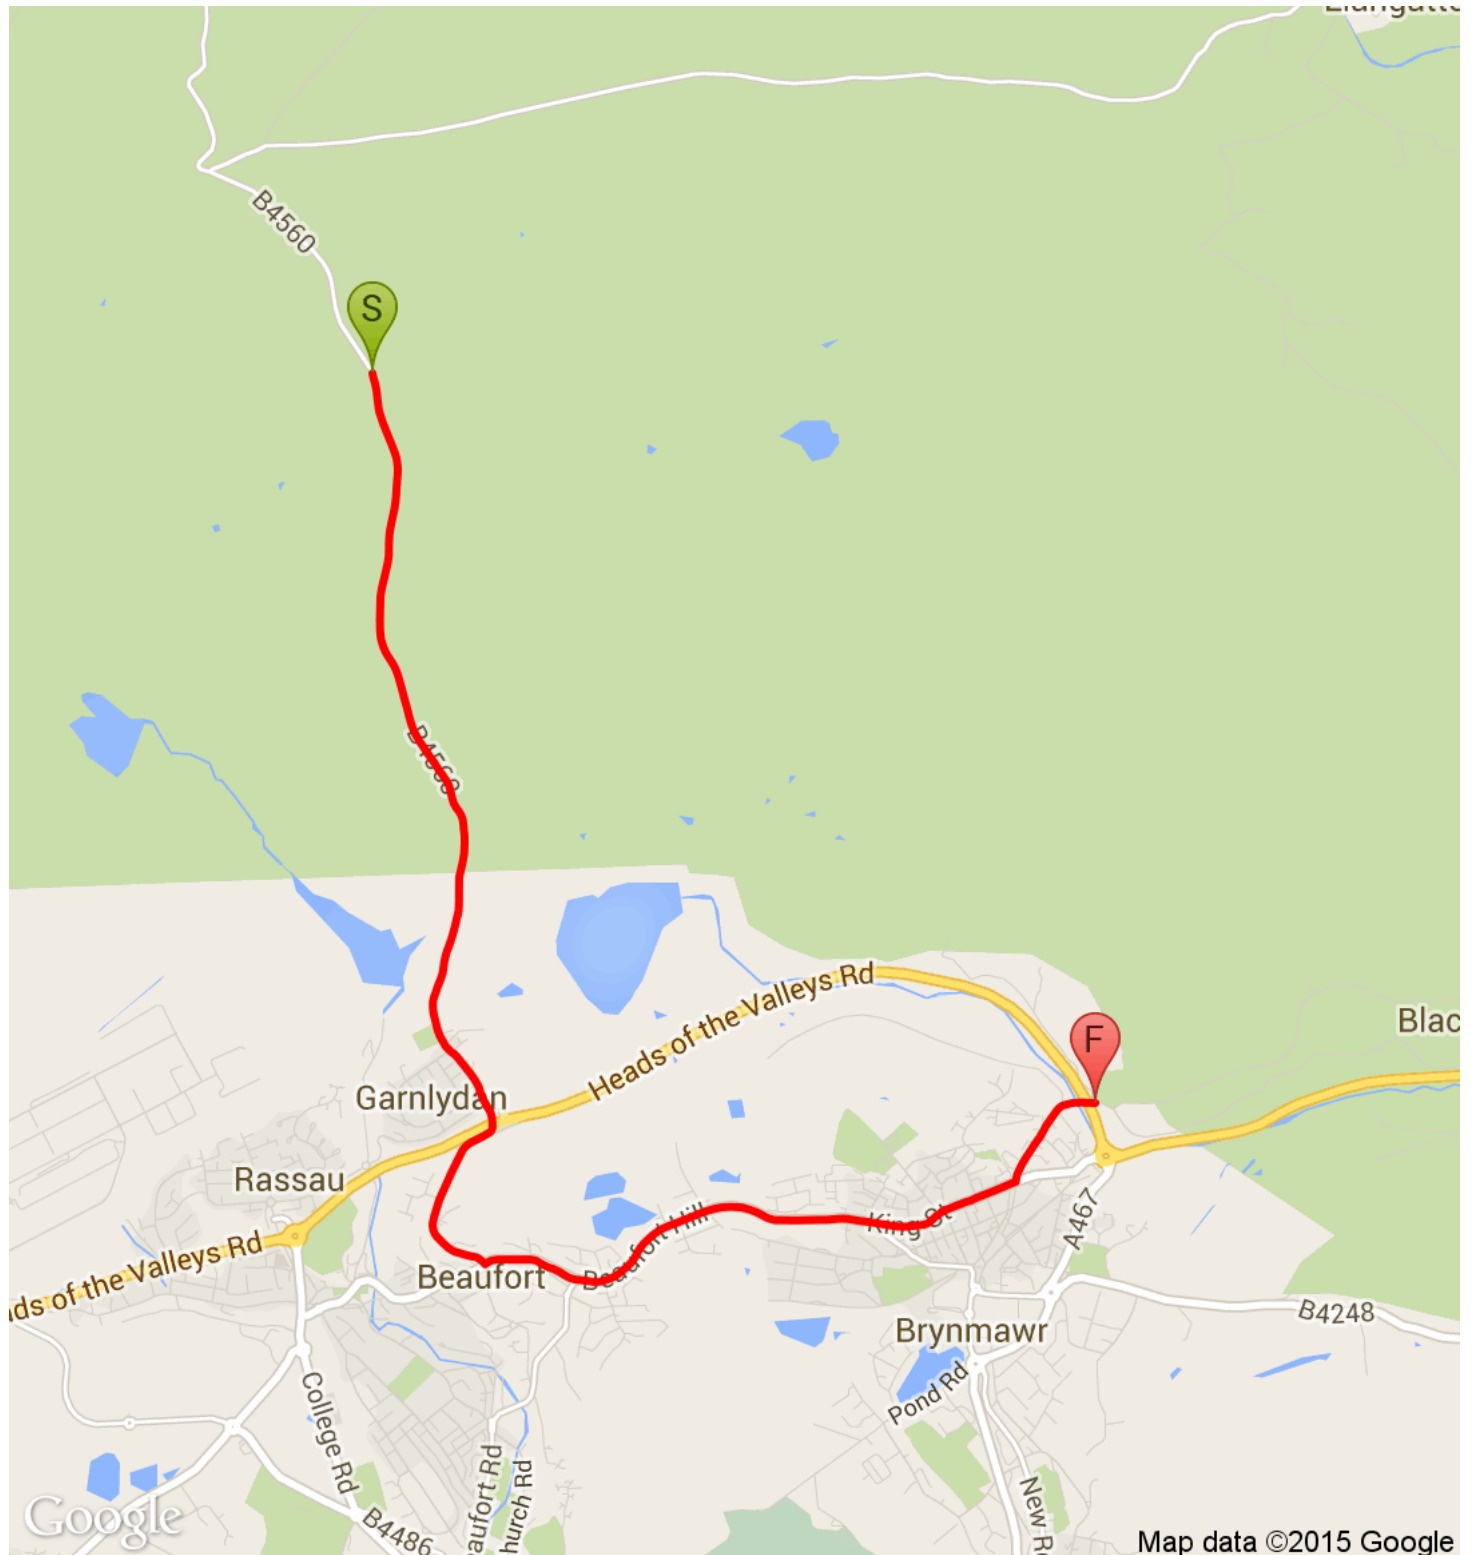

NFTO Junior Tour of Wales 2015 Stage 2 Finish to Race HQ

TOTAL DISTANCE
7.48 KM

ELEVATION
FROM 352 METRES TO 512 METRES

Easy

INFORMATION POINTS

4.38 km
for 0 metres

Turn left onto Beaufort Hill/A4047.
Continue to follow A4047

6.93 km
for 2.55 km

Turn left onto Intermediate Rd.
Destination will be on the left